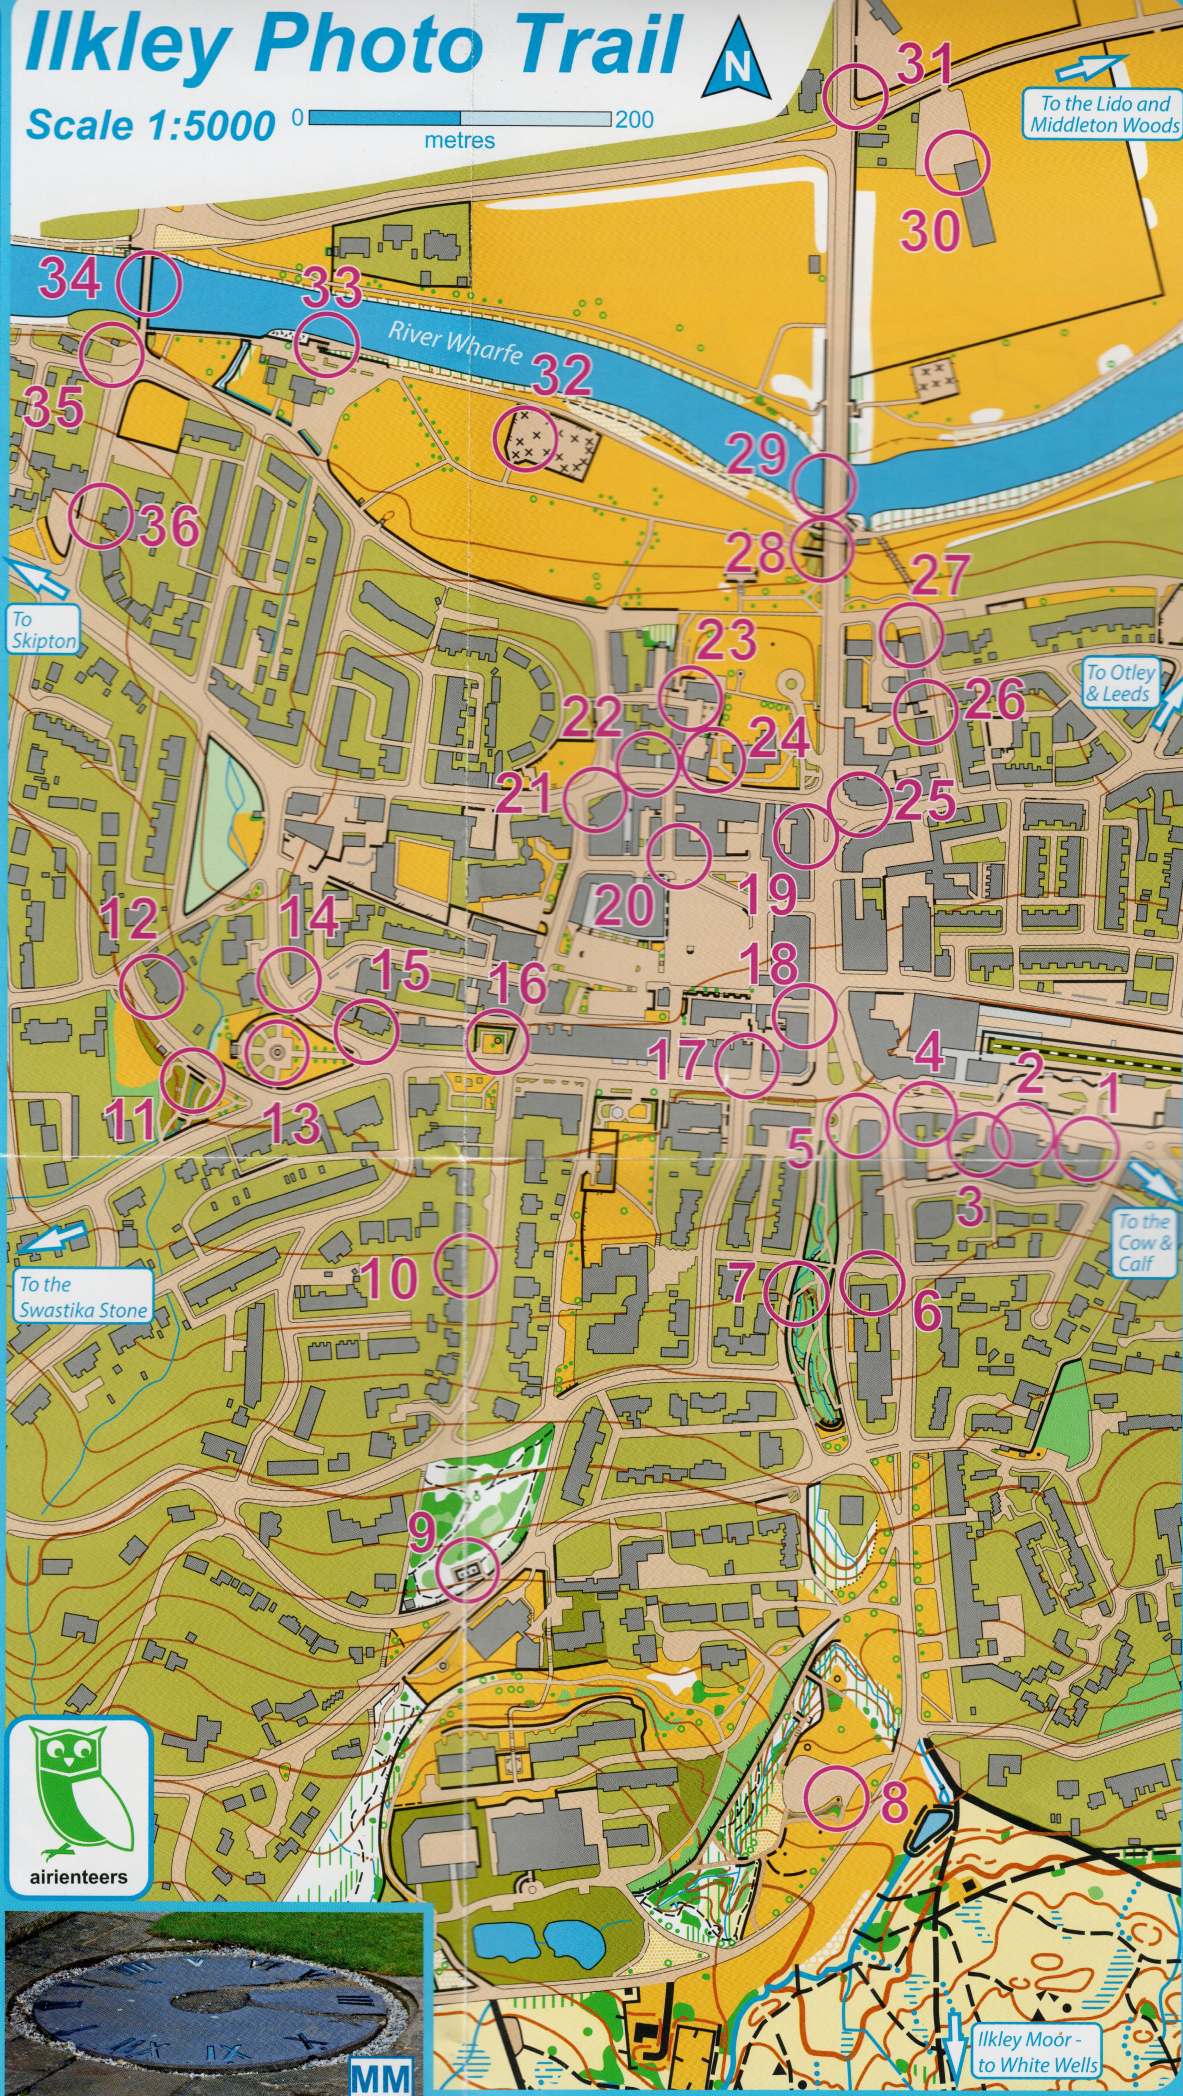

# Ilkley Photo Trail

Scale 1:5000

To the Lido and Middleton Woods

MM